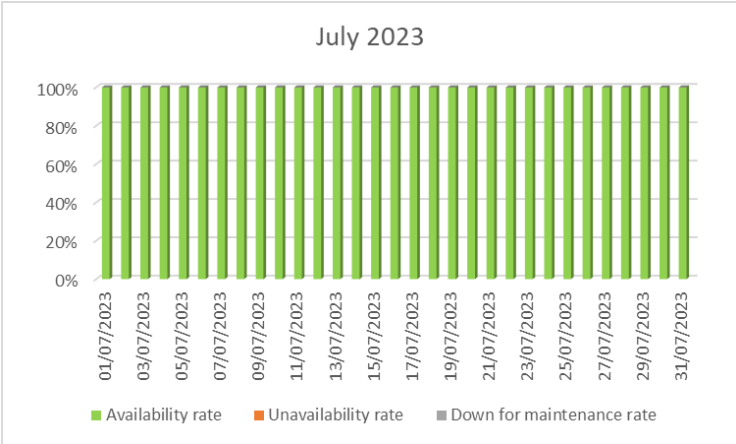

Cetelem API's	01/09/2023	86400	0	0	86400	100%	0%	0%
Cetelem API's	02/09/2023	86400	0	0	86400	100%	0%	0%
Cetelem API's	03/09/2023	86400	0	0	86400	100%	0%	0%
Cetelem API's	04/09/2023	86400	0	0	86400	100%	0%	0%
Cetelem API's	05/09/2023	86400	0	0	86400	100%	0%	0%
Cetelem API's	06/09/2023	86400	0	0	86400	100%	0%	0%
Cetelem API's	07/09/2023	86400	0	0	86400	100%	0%	0%
Cetelem API's	08/09/2023	86400	0	0	86400	100%	0%	0%
Cetelem API's	09/09/2023	86400	0	0	86400	100%	0%	0%
Cetelem API's	10/09/2023	86400	0	0	86400	100%	0%	0%
Cetelem API's	11/09/2023	86400	0	0	86400	100%	0%	0%
Cetelem API's	12/09/2023	86400	0	0	86400	100%	0%	0%
Cetelem API's	13/09/2023	86400	0	0	86400	100%	0%	0%
Cetelem API's	14/09/2023	86400	0	0	86400	100%	0%	0%
Cetelem API's	15/09/2023	86400	0	0	86400	100%	0%	0%
Cetelem API's	16/09/2023	86400	0	0	86400	100%	0%	0%
Cetelem API's	17/09/2023	86400	0	0	86400	100%	0%	0%
Cetelem API's	18/09/2023	86400	0	0	86400	100%	0%	0%
Cetelem API's	19/09/2023	86400	0	0	86400	100%	0%	0%
Cetelem API's	20/09/2023	86400	0	0	86400	100%	0%	0%
Cetelem API's	21/09/2023	86400	0	0	86400	100%	0%	0%
Cetelem API's	22/09/2023	86400	0	0	86400	100%	0%	0%
Cetelem API's	23/09/2023	86400	0	0	86400	100%	0%	0%
Cetelem API's	24/09/2023	86400	0	0	86400	100%	0%	0%
Cetelem API's	25/09/2023	86400	0	0	86400	100%	0%	0%
Cetelem API's	26/09/2023	86400	0	0	86400	100%	0%	0%
Cetelem API's	27/09/2023	86400	0	0	86400	100%	0%	0%
Cetelem API's	28/09/2023	86400	0	0	86400	100%	0%	0%
Cetelem API's	29/09/2023	86400	0	0	86400	100%	0%	0%
Cetelem API's	30/09/2023	86400	0	0	86400	100%	0%	0%

Monthly statistics

	Availability rate	Unavailability rate	Down for maintenance rate
July 2023	100%	0%	0%
August 2023	100%	0%	0%
September 2023	100%	0%	0%

August 2023

September 2023