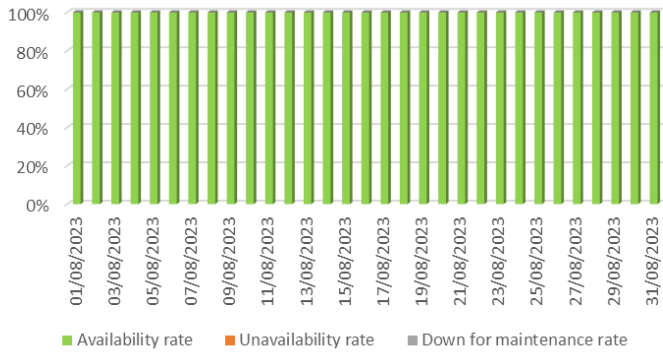

Monthly statistics

	Availability rate	Unavailability rate	Down for maintenance rate
July 2023	100%	0%	0%
August 2023	100%	0%	0%
September 2023	100%	0%	0%

August 2023

September 2023